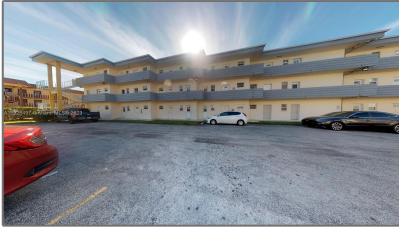

# Residential Lease For Rent

668 Sqft - 13215 NE 6 AV # 310, North Miami,  
Florida 33161

## Address [Map](#)

Country: **US**

State: **FL**

County: **Miami-Dade County**

City: **North Miami**

Zipcode: **33161**

Street: **13215 NE 6 AV #  
310**

Building Name: **CHESTNUT HILL  
CONDO**