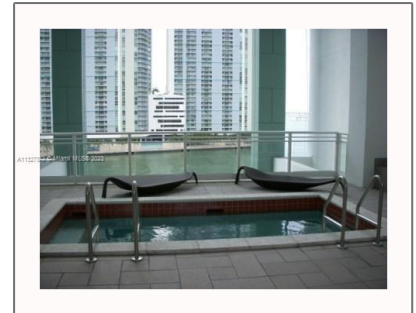

Residential Lease For Rent

2,065 Sqft - 900 Brickell Key Blvd # 1701, Miami, Florida 33131

Basic [Details](#)

Property Type:	Residential Lease
Listing Type:	For Rent
Listing ID:	A11327342
Price:	\$9,500
Bedrooms:	3
Bathrooms:	3
Half Bathrooms:	1
Square Footage:	2,065 Sqft
Year Built:	2008

Address [Map](#)

Country:	US
State:	FL
County:	Miami-Dade County
City:	Miami
Zipcode:	33131
Street:	900 Brickell Key Blvd # 1701
Building Name:	ASIA CONDO
Floor Number:	0

Features

<input checked="" type="checkbox"/>	Heating System:	Central
<input checked="" type="checkbox"/>	Cooling System:	Central Air
<input checked="" type="checkbox"/>	View:	Bay
<input checked="" type="checkbox"/>	Pet Allowed:	Restrictions Or Possible Restrictions
<input checked="" type="checkbox"/>	Furnished:	Unfurnished