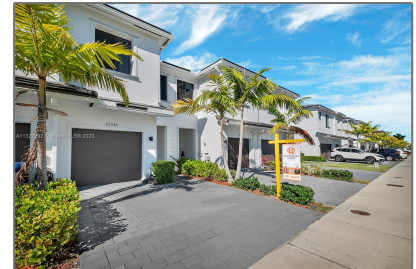

# Residential Lease For Rent

1,530 Sqft - 23532 SW 110th Ave # 23532,  
Homestead, Florida 33032

## Basic [Details](#)

Property Type: **Residential Lease**

Listing Type: **For Rent**

Listing ID: **A11327292**

Price: **\$2,800**

Bedrooms: **3**

Bathrooms: **2**

Half Bathrooms: **1**

Square Footage: **1,530 Sqft**

Year Built: **2020**

Lot Area: **1,728 Sqft**

## Address [Map](#)

Country: **US**

State: **FL**

County: **Miami-Dade County**

City: **Homestead**

Zipcode: **33032**

Street: **23532 SW 110th  
Ave # 23532**

Building Name: **MC RESIDENTIAL**