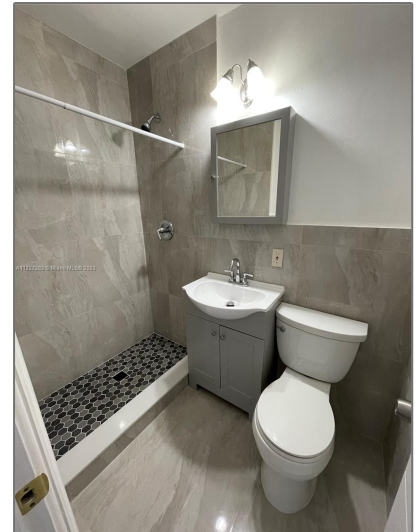

Residential Lease For Rent

2,400 Sqft - 1580 NE 145th St # 1580, Miami,
Florida 33161

Basic [Details](#)

Property Type: **Residential Lease**

Listing Type: **For Rent**

Listing ID: **A11327283**

Price: **\$1,600**

Bathrooms: **1**

Square Footage: **2,400 Sqft**

Year Built: **1956**

Lot Area: **18,084 Sqft**

Address [Map](#)

Country: **US**

State: **FL**

County: **Miami-Dade County**