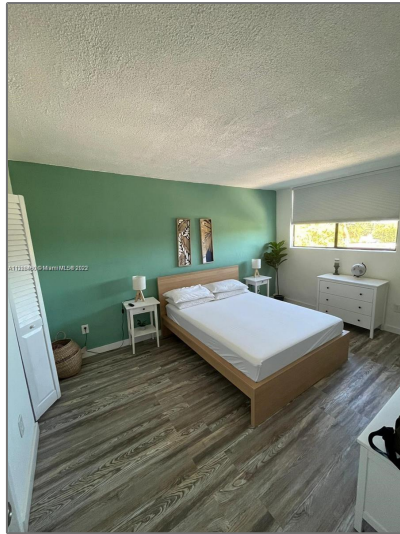

Residential Lease For Rent

- 2345 NE 135th St # 302, North Miami, Florida
33181

Basic [Details](#)

Property Type: **Residential Lease**

Listing Type: **For Rent**

Listing ID: **A11326480**

Price: **\$2,200**