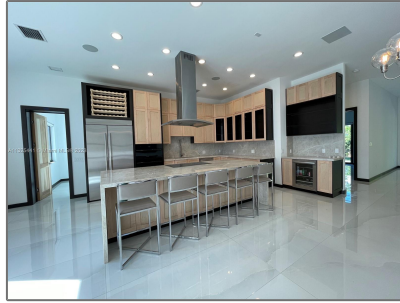

# Residential Lease For Rent

2,750 Sqft - 1233 SW 17th Ter, Miami, Florida  
33145