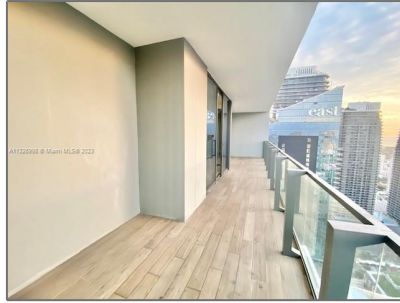

Residential Lease For Rent

810 Sqft - 68 SE 6th St # 3906, Miami, Florida
33131

Basic Details

Property Type:	Residential Lease
Listing Type:	For Rent
Listing ID:	A11326998
Price:	\$4,500
Bedrooms:	1
Bathrooms:	1
Half Bathrooms:	1
Square Footage:	810 Sqft
Year Built:	2016

Address Map

Country:	US
State:	FL
County:	Miami-Dade County
City:	Miami
Zipcode:	33131
Street:	68 SE 6th St # 3906
Building Name:	REACH CONDO
Floor Number:	0
Longitude:	W81° 48' 27.7"

Features

✓	Swimming Pool:	In Ground
✓	Heating System:	Central, Electric
✓	Cooling System:	Central Air, Electric
✓	Pet Allowed:	Restrictions Or Possible Restrictions
✓	Furnished:	Unfurnished