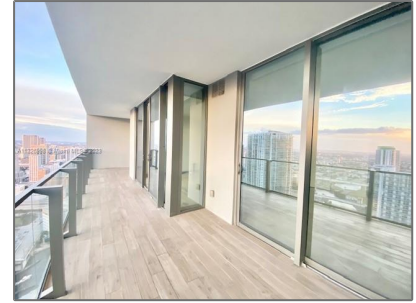

Residential Lease For Rent

810 Sqft - 68 SE 6th St # 3906, Miami, Florida
33131

Basic Details

Property Type:	Residential Lease
Listing Type:	For Rent
Listing ID:	A11326998
Price:	\$4,500
Bedrooms:	1
Bathrooms:	1
Half Bathrooms:	1
Square Footage:	810 Sqft
Year Built:	2016

Address Map

Country:	US
State:	FL
County:	Miami-Dade County
City:	Miami
Zipcode:	33131
Street:	68 SE 6th St # 3906
Building Name:	REACH CONDO
Floor Number:	0
Longitude:	W81° 48' 27.7"

Features

✓	Swimming Pool:	In Ground
✓	Heating System:	Central, Electric
✓	Cooling System:	Central Air, Electric
✓	Pet Allowed:	Restrictions Or Possible Restrictions
✓	Furnished:	Unfurnished