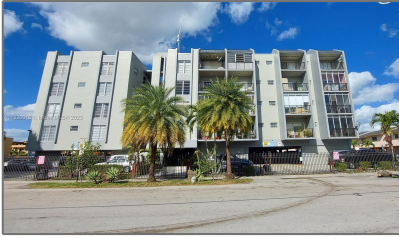

# Residential Lease For Rent

1,217 Sqft - 305 W 68th St # 217, Hialeah, Florida 33014

## Address [Map](#)

Country: **US**

State: **FL**

County: **Miami-Dade County**

City: **Hialeah**

Zipcode: **33014**

Street: **305 W 68th St #  
217**

Building Name: **GRATIGNY PARK  
CONDO NO 1**