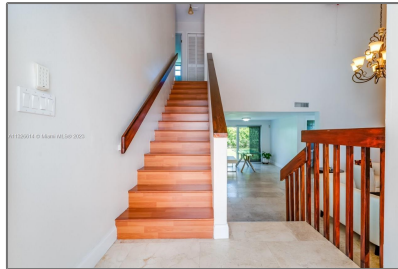

# Residential Lease For Rent

2,401 Sqft - 1843 SW 138th Ave, Miami, Florida  
33175