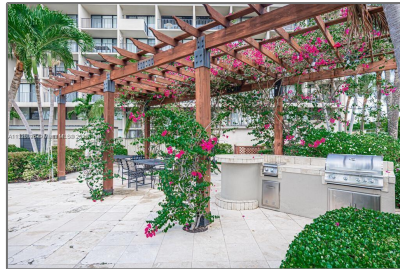

Residential Lease For Rent

958 Sqft - 1830 Embassy Dr # 608, West Palm Beach, Florida 33401

Basic [Details](#)

Property Type:	Residential Lease
Listing Type:	For Rent
Listing ID:	A11326026
Price:	\$2,475
Bedrooms:	2
Bathrooms:	2
Square Footage:	958 Sqft
Year Built:	1974