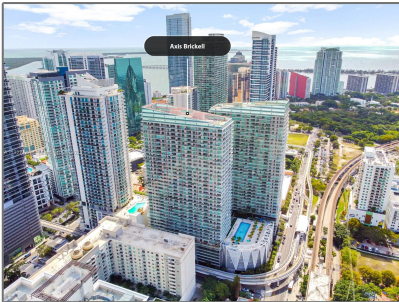

Residential Lease For Rent

1,013 Sqft - 1111 SW 1st Ave, Miami, Florida
33130

Basic [Details](#)

Property Type: **Residential Lease**

Listing Type: **For Rent**

Listing ID: **A11327144**

Price: **\$3,700**

Bedrooms: **2**

Zipcode: **33130**

Street: **1111 SW 1st Ave**

Building Name: **THE AXIS ON
BRICKELL II C**

Floor Number: **0**

Longitude: **W81° 48' 19.2"**

Features

✓ Swimming Pool: **In Ground**

✓ View: **Other**