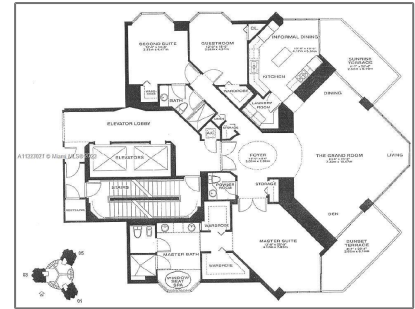

Residential Lease For Rent

2,340 Sqft - 300 S Pointe Dr # 1405, Miami Beach, Florida 33139

Basic Details

Property Type: **Residential Lease**

Listing Type: **For Rent**

Listing ID: **A11327021**

Price: **\$14,900**

Bedrooms: **3**

Bathrooms: **2**

Half Bathrooms: **1**

Square Footage: **2,340 Sqft**

Year Built: **1996**

Address Map

Country: **US**

State: **FL**

County: **Miami-Dade County**

City: **Miami Beach**

Zipcode: **33139**

Street: **300 S Pointe Dr # 1405**

Building Name: **PORTOFINO TOWER CONDO**

Features

✓ Swimming Pool: **In Ground**

✓ Pet Allowed: **Dogs Ok**