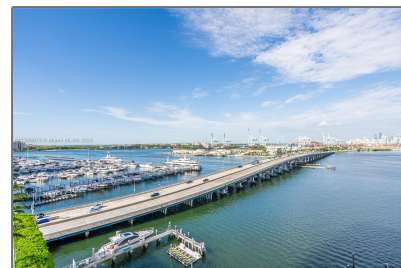

Residential Lease For Rent

1,499 Sqft - 520 West Ave # 1002, Miami Beach, Florida 33139

Basic [Details](#)

Property Type: **Residential Lease**

Listing Type: **For Rent**

Listing ID: **A11326873**

Price: **\$14,995**

City: **Miami Beach**

Zipcode: **33139**

Street: **520 West Ave #
1002**

Building Name: **THE BENTLEY BAY
CONDO**

Floor Number: **0**

Longitude: **W81° 51' 28.2"**

Features

✓ Heating System: **Central, Electric**