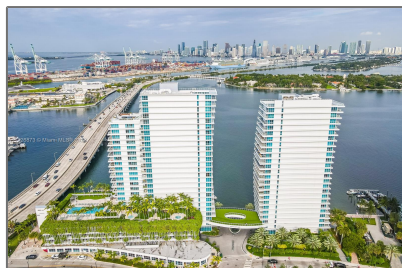

Residential Lease For Rent

1,499 Sqft - 520 West Ave # 1002, Miami Beach, Florida 33139

Basic [Details](#)

Property Type: **Residential Lease**

Listing Type: **For Rent**

Listing ID: **A11326873**

Price: **\$14,995**

City: **Miami Beach**

Zipcode: **33139**

Street: **520 West Ave #
1002**

Building Name: **THE BENTLEY BAY
CONDO**

Floor Number: **0**

Longitude: **W81° 51' 28.2"**

Features

✓ Heating System: **Central, Electric**