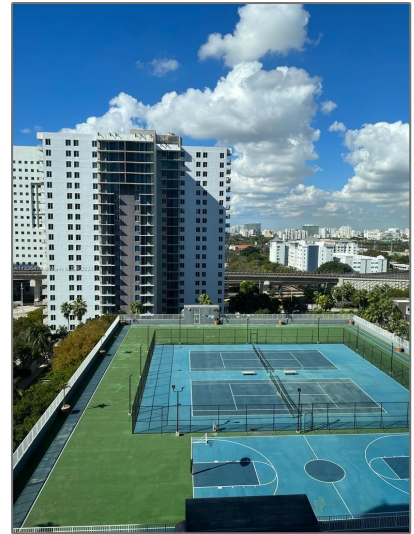

# Residential Lease For Rent

848 Sqft - 800 N Miami Ave # 1410, Miami,  
Florida 33136