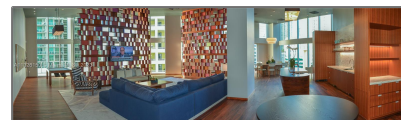

Residential Lease For Rent

653 Sqft - 1300 Brickell Bay Dr # 1601, Miami,
Florida 33131

Basic [Details](#)

Property Type: **Residential Lease**

Listing Type: **For Rent**

Listing ID: **A11326150**

Price: **\$4,200**

State: **FL**

County: **Miami-Dade County**

City: **Miami**

Zipcode: **33131**

Street: **1300 Brickell Bay
Dr # 1601**

Building Name: **BRICKELLHOUSE
CONDO**

Features

✓ Swimming Pool: **Community**