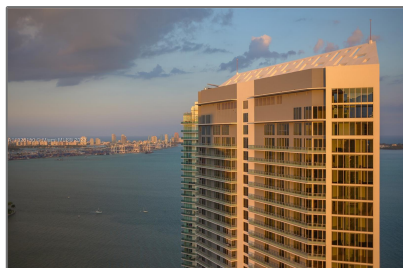

Residential Lease For Rent

653 Sqft - 1300 Brickell Bay Dr # 1601, Miami,
Florida 33131

Basic [Details](#)

Property Type: **Residential Lease**

Listing Type: **For Rent**

Listing ID: **A11326150**

Price: **\$4,200**

State: **FL**

County: **Miami-Dade County**

City: **Miami**

Zipcode: **33131**

Street: **1300 Brickell Bay
Dr # 1601**

Building Name: **BRICKELLHOUSE
CONDO**

Features

✓ Swimming Pool: **Community**