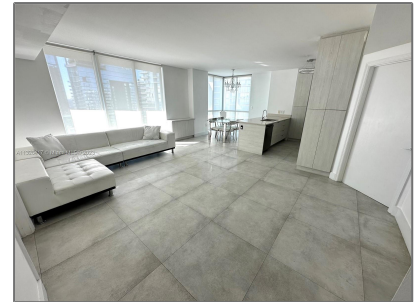

# Residential Lease For Rent

1,123 Sqft - 55 SE 6th St # 3902, Miami, Florida  
33131

## Basic [Details](#)

Property Type: **Residential Lease**

Listing Type: **For Rent**

Listing ID: **A11326417**

Price: **\$4,800**

Bedrooms: **2**

Bathrooms: **2**

Square Footage: **1,123 Sqft**