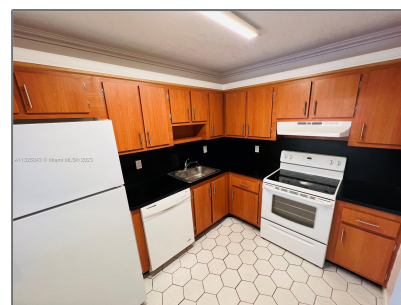

Residential Lease For Rent

825 Sqft - 1300 NE Miami Gardens Dr # 204E,
Miami, Florida 33179

Basic [Details](#)

Property Type: **Residential Lease**

Listing Type: **For Rent**

Listing ID: **A11326243**

Price: **\$1,700**

Bedrooms: **1**

Bathrooms: **1**

Square Footage: **825 Sqft**

Year Built: **1975**

Address [Map](#)

Country: **US**

State: **FL**

County: **Miami-Dade County**