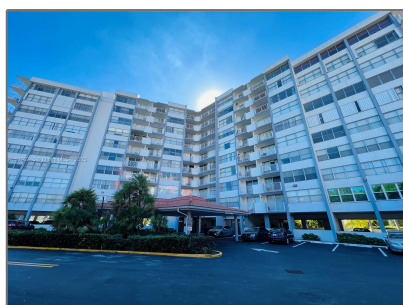

Residential Lease For Rent

825 Sqft - 1300 NE Miami Gardens Dr # 204E,
Miami, Florida 33179

Basic [Details](#)

Property Type: **Residential Lease**

Listing Type: **For Rent**

Listing ID: **A11326243**

Price: **\$1,700**

City: **Miami**

Zipcode: **33179**

Street: **1300 NE Miami
Gardens Dr # 204E**

Building Name: **WILSHIRE CONDO**

Floor Number: **0**

Longitude: **W81° 49' 28.2"**

Features

Swimming Pool: [Community](#)