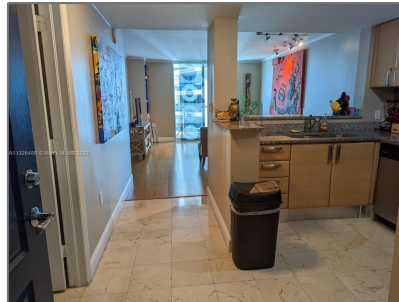

Residential Lease For Rent

791 Sqft - 2101 Brickell Ave # 508, Miami, Florida 33129

Basic [Details](#)

Property Type: **Residential Lease**

Listing Type: **For Rent**

Listing ID: **A11326489**

Price: **\$3,500**

City: **Miami**

Zipcode: **33129**

Street: **2101 Brickell Ave # 508**

Features

✓ Swimming Pool: **Heated, Equipment Stays, Other, Private**

✓ Pet Allowed: **Restrictions Or Possible Restrictions**

✓ Furnished: **Furnished**