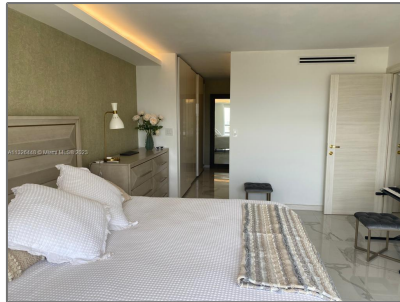

Residential Lease For Rent

1,030 Sqft - 1450 Brickell Bay Dr # 1709, Miami, Florida 33131

Basic [Details](#)

Property Type: **Residential Lease**

Listing Type: **For Rent**

Listing ID: **A11326448**

Price: **\$4,500**