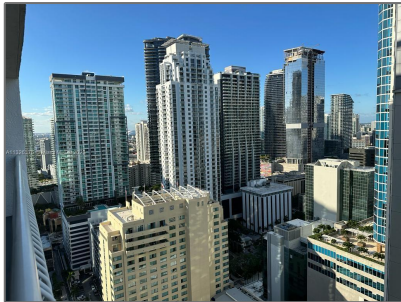

Residential Lease For Rent

818 Sqft - 1200 Brickell Bay Dr # 3814, Miami,
Florida 33131

Basic [Details](#)

Property Type: **Residential Lease**

Listing Type: **For Rent**

Listing ID: **A11326375**

Price: **\$4,200**

City: **Miami**

Zipcode: **33131**

Street: **1200 Brickell Bay
Dr # 3814**

Features

✓ Swimming Pool: **Community**

✓ Cooling System: **Central Air**

✓ View: **Bay, Ocean, Other**

✓ Pet Allowed: **Yes, No**

✓ Patio: **Porch/balcony**

✓ Furnished: **Furnished**

Building Name: **THE CLUB AT
BRICKELL BAY**

Floor Number: **0**

Longitude: **W81° 48' 34.4"**

Latitude: **N25° 45' 42.9"**

Agent [Info](#)

Daniel Lombardi