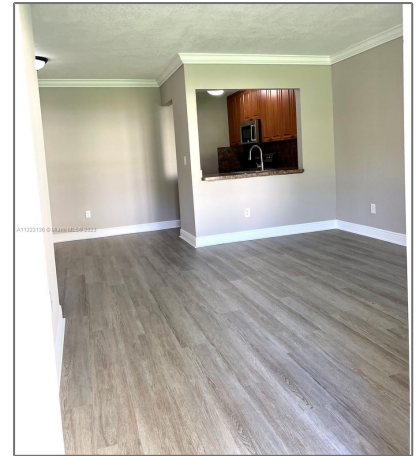

Residential Lease For Rent

750 Sqft - 2745 W 66th St # 24, Hialeah, Florida 33016

Basic [Details](#)

Property Type: **Residential Lease**

Listing Type: **For Rent**

Listing ID: **A11323136**

Price: **\$2,400**