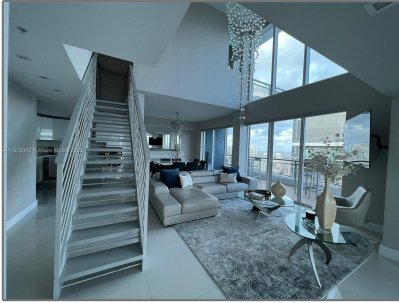

Residential Lease For Rent

1,945 Sqft - 60 SW 13th St # 5210, Miami, Florida 33130

Basic [Details](#)

Property Type: **Residential Lease**

Listing Type: **For Rent**

Listing ID: **A11326045**

Price: **\$18,999**