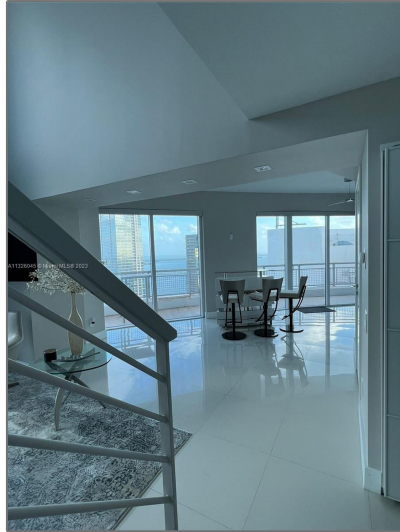

Residential Lease For Rent

1,945 Sqft - 60 SW 13th St # 5210, Miami, Florida 33130

Basic [Details](#)

Property Type: **Residential Lease**

Listing Type: **For Rent**

Listing ID: **A11326045**

Price: **\$18,999**