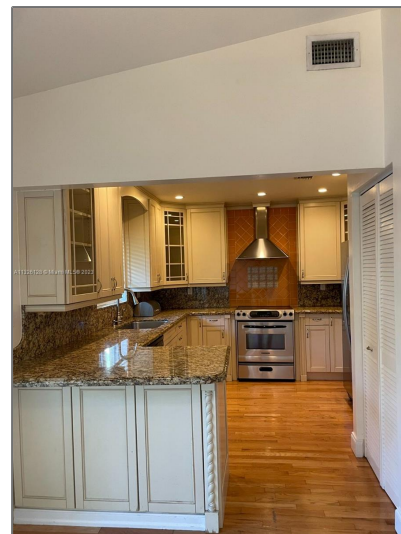

Residential For Sale

1,280 Sqft - 821 SW 12th Pl # 821, Fort Lauderdale, Florida 33315

Basic [Details](#)

Property Type:	Residential
Listing Type:	For Sale
Listing ID:	A11326128
Price:	\$375,000
Bedrooms:	3
Bathrooms:	2
Square Footage:	1,280 Sqft
Year Built:	1981