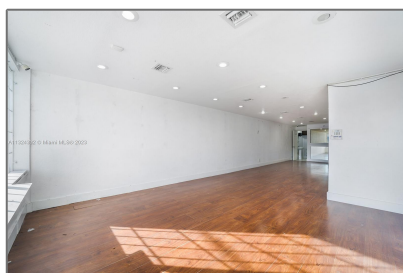

Commercial Sale For Sale

- 4100 Palm Ave, Hialeah, Florida 33012

Basic [Details](#)

Property Type: **Commercial Sale**

Listing Type: **For Sale**

Listing ID: **A11324332**

Price: **\$1,983**

Year Built: **1947**