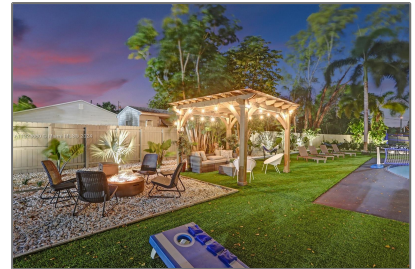

Residential Lease For Rent

3,353 Sqft - 1220 NE 9th Ct, Pompano Beach,
Florida 33060

Basic [Details](#)

Property Type:	Residential Lease
Listing Type:	For Rent
Listing ID:	A11323680
Price:	\$32,000
Bedrooms:	7
Bathrooms:	4
Square Footage:	3,353 Sqft
Year Built:	1978
Lot Area:	40,563 Sqft

Features

✓	Swimming Pool:	In Ground
✓	Heating System:	Central
✓	Cooling System:	Central Air
✓	Fence:	Fenced
✓	Patio:	Patio
✓	Furnished:	Furnished

Address [Map](#)

Country:	US
State:	FL
County:	Broward County
City:	Pompano Beach
Zipcode:	33060
Street:	1220 NE 9th Ct
Building Name:	PINE CREST AMENDED PLAT
Floor Number:	0
Longitude:	W81° 53' 20.2"