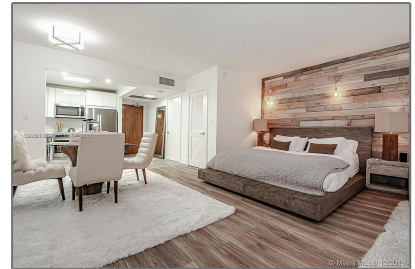

Residential Lease For Rent

660 Sqft - 2301 Collins Ave # 843, Miami Beach,
Florida 33139

Basic [Details](#)

Property Type:	Residential Lease
Listing Type:	For Rent
Listing ID:	A11326021
Price:	\$6,000
Bathrooms:	1
Square Footage:	660 Sqft
Year Built:	1926

Features

<input checked="" type="checkbox"/>	Swimming Pool:	Above Ground
<input checked="" type="checkbox"/>	Furnished:	Furnished

Address [Map](#)

Country:	US
State:	FL
County:	Miami-Dade County
City:	Miami Beach
Zipcode:	33139
Street:	2301 Collins Ave # 843
Building Name:	RONEY PALACE CONDO
Floor Number:	0
Longitude:	W81° 52' 23.2"
Latitude:	N25° 47' 55.4"