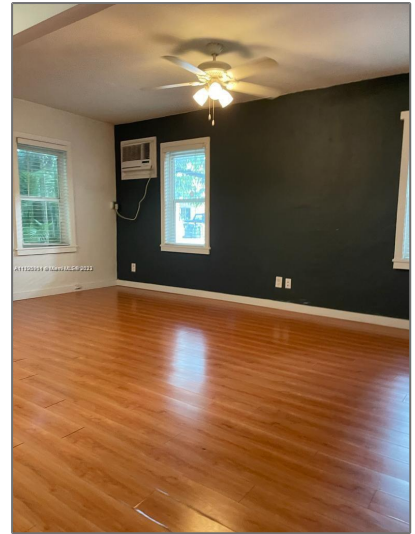

Residential Lease For Rent

- 740 NE 15th Ave # 1, Fort Lauderdale, Florida
33304

Basic [Details](#)

Property Type: **Residential Lease**

Listing Type: **For Rent**

Listing ID: **A11325901**

Price: **\$2,050**

Street: **740 NE 15th Ave #
1**

Building Name: **PROGRESSO**

Floor Number: **0**

Features

Pet Allowed: **Maximum 20 Lbs**

Furnished: **Unfurnished**

Longitude: **W81° 52' 18"**

Latitude: **N26° 8' 0.2"**