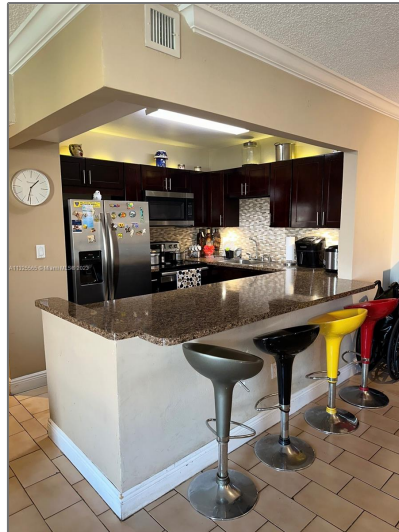

Residential For Sale

839 Sqft - 6831 W 14th Ct # 305, Hialeah, Florida 33014

Basic [Details](#)

Property Type:	Residential
Listing Type:	For Sale
Listing ID:	A11325565
Price:	\$230,000
Bedrooms:	2
Bathrooms:	2
Square Footage:	839 Sqft
Year Built:	1973