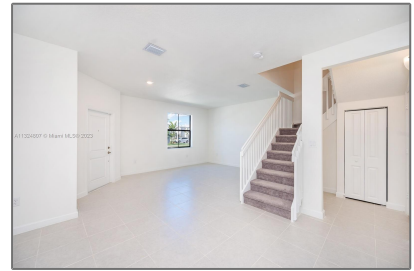

Residential Lease For Rent

- 28613 SW 132nd Ct, Homestead, Florida 33033

Basic [Details](#)

Property Type:	Residential Lease
Listing Type:	For Rent
Listing ID:	A11324807
Price:	\$2,485
Bedrooms:	3
Bathrooms:	2
Half Bathrooms:	1
Lot Area:	2,091 Sqft

Features

<input checked="" type="checkbox"/>	Pet Allowed:	Maximum 20 Lbs
<input checked="" type="checkbox"/>	Furnished:	Unfurnished

Address [Map](#)

Country:	US
State:	FL
County:	Miami-Dade County
City:	Homestead
Zipcode:	33033
Street:	28613 SW 132nd Ct
Building Name:	PINE VISTA
Floor Number:	0
Longitude:	W81° 35' 34"
Latitude:	N25° 28' 36"