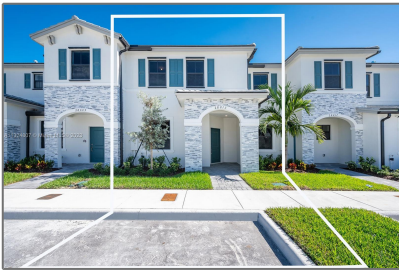

Residential Lease For Rent

- 28613 SW 132nd Ct, Homestead, Florida 33033

Basic [Details](#)

Property Type:	Residential Lease
Listing Type:	For Rent
Listing ID:	A11324807
Price:	\$2,485
Bedrooms:	3
Bathrooms:	2
Half Bathrooms:	1
Lot Area:	2,091 Sqft

Features

<input checked="" type="checkbox"/>	Pet Allowed:	Maximum 20 Lbs
<input checked="" type="checkbox"/>	Furnished:	Unfurnished

Address [Map](#)

Country:	US
State:	FL
County:	Miami-Dade County
City:	Homestead
Zipcode:	33033
Street:	28613 SW 132nd Ct
Building Name:	PINE VISTA
Floor Number:	0
Longitude:	W81° 35' 34"
Latitude:	N25° 28' 36"