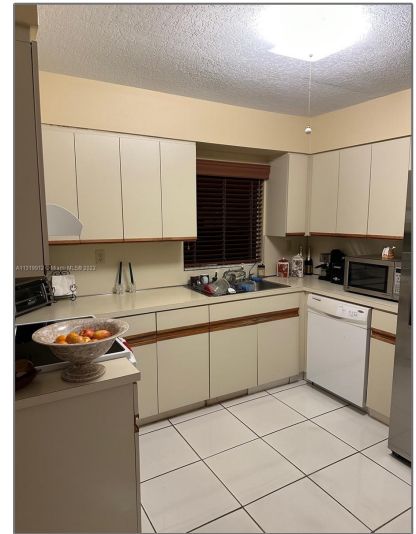

Residential Lease For Rent

1,277 Sqft - 608 SW 87th Pl, Miami, Florida 33174

Basic [Details](#)

Property Type:	Residential Lease
Listing Type:	For Rent
Listing ID:	A11319912
Price:	\$3,200
Bedrooms:	3
Bathrooms:	2
Square Footage:	1,277 Sqft
Year Built:	1987
Lot Area:	3,396 Sqft

Address [Map](#)

Country:	US
State:	FL
County:	Miami-Dade County
City:	Miami
Zipcode:	33174
Street:	608 SW 87th Pl

Features

<input checked="" type="checkbox"/>	Heating System:	Electric
<input checked="" type="checkbox"/>	Cooling System:	Electric
<input checked="" type="checkbox"/>	Furnished:	Unfurnished