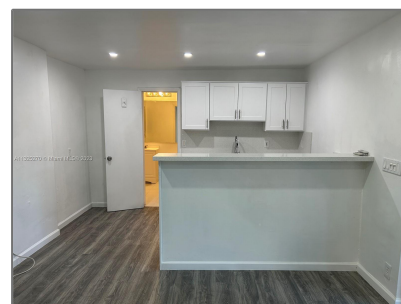

Residential Lease For Rent

- 132 E Central Blvd # 2, Lantana, Florida 33462

Basic [Details](#)

Property Type: **Residential Lease**

Listing Type: **For Rent**

Listing ID: **A11325270**

Price: **\$2,000**

Bedrooms: **1**

Bathrooms: **1**

Year Built: **1950**

Lot Area: **6,000 Sqft**

Features

Pet Allowed: **Maximum 20 Lbs**

Furnished: **Unfurnished**

Address [Map](#)

Country: **US**