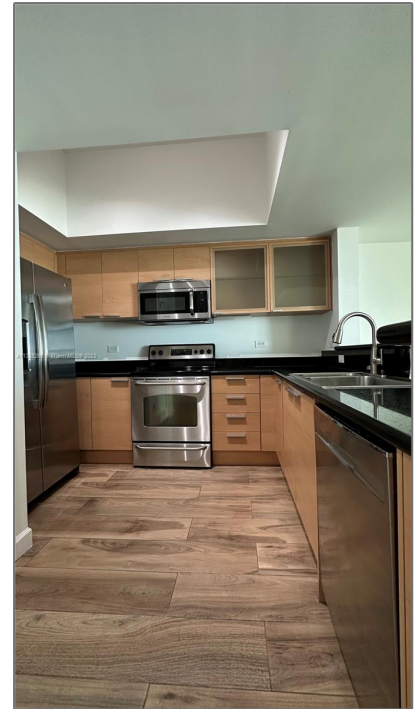

Residential Lease For Rent

1,185 Sqft - 140 S Dixie Hwy # 1029, Hollywood,
Florida 33020

Basic [Details](#)

Property Type: **Residential Lease**

Listing Type: **For Rent**

Listing ID: **A11325266**

Price: **\$3,000**