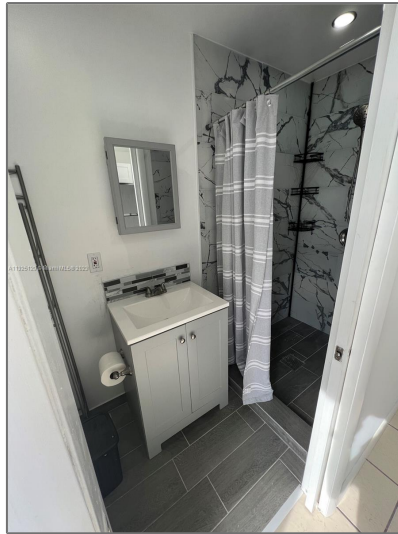

# Residential Lease For Rent

1,912 Sqft - 11732 SW 168th Ter # 0, Miami,  
Florida 33177

## Basic [Details](#)

Property Type: **Residential Lease**

Listing Type: **For Rent**

Listing ID: **A11325129**

Price: **\$1,600**

Bedrooms: **1**

Bathrooms: **1**

Square Footage: **1,912 Sqft**