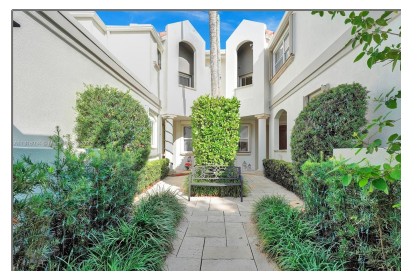

# Residential Lease For Rent

3,349 Sqft - 6715 SW 88TH TER, Pinecrest,  
Florida 33156

Year Built: **1992**

Lot Area: **3,992 Sqft**