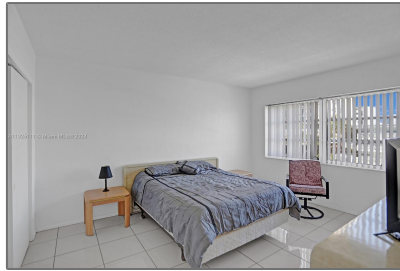

Residential For Sale

1,050 Sqft - 440 Paradise Isle Blvd # 306,
Hallandale Beach, Florida 33009

Basic [Details](#)

Property Type:	Residential
Listing Type:	For Sale
Listing ID:	A11325111
Price:	\$225,000
Bedrooms:	2
Bathrooms:	2
Square Footage:	1,050 Sqft
Year Built:	1965