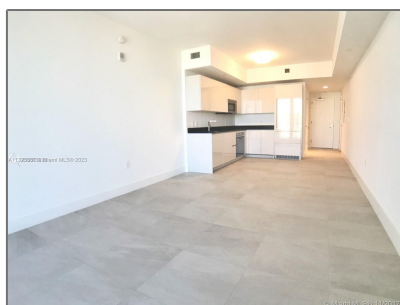

Residential Lease For Rent

442 Sqft - 1010 Brickell Ave # 2810, Miami, Florida 33131

Basic [Details](#)

Property Type: **Residential Lease**

Listing Type: **For Rent**

Listing ID: **A11325088**

Price: **\$2,700**

Zipcode: **33131**

Street: **1010 Brickell Ave #
2810**

Building Name: **1010 BRICKELL
CONDO**

Floor Number: **0**

Longitude: **W81° 48' 27.7"**

Latitude: **N25° 45' 50.6"**

Features

Swimming Pool: **Community**