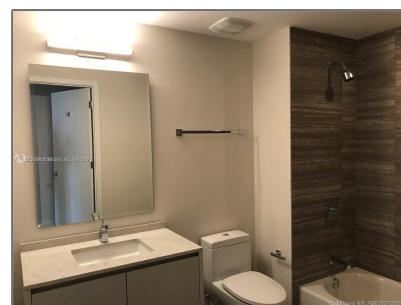

Residential Lease For Rent

442 Sqft - 1010 Brickell Ave # 2810, Miami, Florida 33131

Basic [Details](#)

Property Type: **Residential Lease**

Listing Type: **For Rent**

Listing ID: **A11325088**

Price: **\$2,700**

Bathrooms: **1**

Square Footage: **442 Sqft**

Year Built: **2017**

Address [Map](#)

Country: **US**

State: **FL**

County: **Miami-Dade County**

City: **Miami**