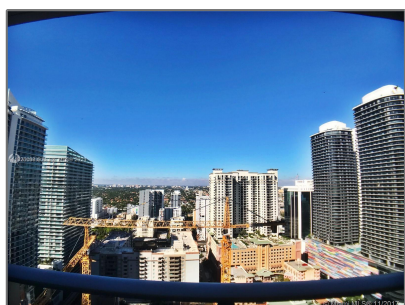

Residential Lease For Rent

442 Sqft - 1010 Brickell Ave # 2810, Miami, Florida 33131

Basic [Details](#)

Property Type: **Residential Lease**

Listing Type: **For Rent**

Listing ID: **A11325088**

Price: **\$2,700**

Zipcode: **33131**

Street: **1010 Brickell Ave #
2810**

Building Name: **1010 BRICKELL
CONDO**

Floor Number: **0**

Longitude: **W81° 48' 27.7"**

Latitude: **N25° 45' 50.6"**

Features

Swimming Pool: **Community**