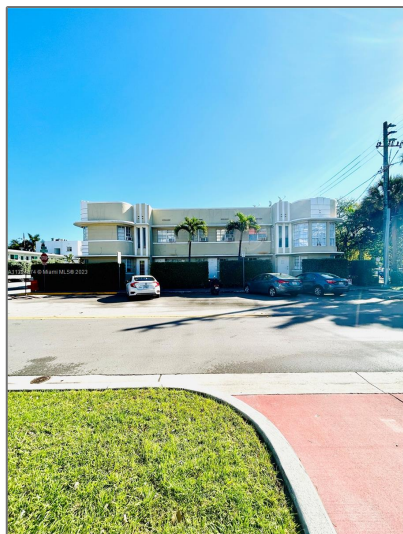

# Residential For Sale

500 Sqft - 1455 Michigan Ave # 12, Miami Beach,  
Florida 33139

## Address [Map](#)

Country:	<b>US</b>
State:	<b>FL</b>
County:	<b>Miami-Dade County</b>
City:	<b>Miami Beach</b>
Zipcode:	<b>33139</b>
Street:	<b>1455 Michigan Ave # 12</b>