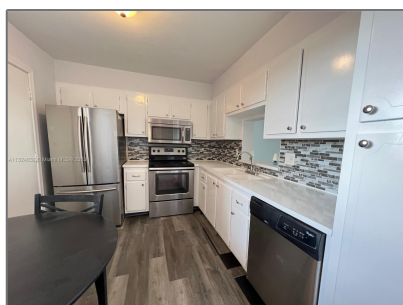

## Basic [Details](#)

Property Type: **Residential Lease**

Listing Type: **For Rent**

Listing ID: **A11324632**

Price: **\$2,450**

Bedrooms: **2**

Bathrooms: **2**

Square Footage: **1,092 Sqft**