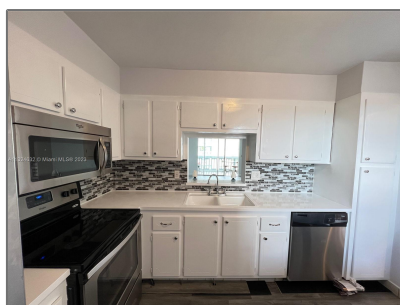

# Residential Lease For Rent

1,092 Sqft - 301 NE 14th Ave # 608, Hallandale Beach, Florida 33009

## Basic [Details](#)

Property Type: **Residential Lease**

Listing Type: **For Rent**

Listing ID: **A11324632**

Price: **\$2,450**

Bedrooms: **2**

Bathrooms: **2**

Square Footage: **1,092 Sqft**