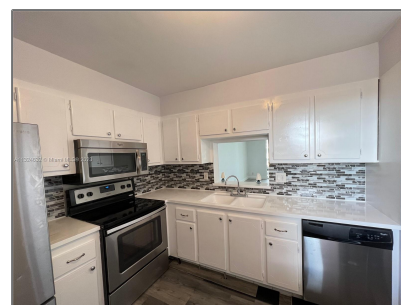

# Residential Lease For Rent

1,092 Sqft - 301 NE 14th Ave # 608, Hallandale Beach, Florida 33009

## Basic [Details](#)

Property Type: **Residential Lease**

Listing Type: **For Rent**

Listing ID: **A11324632**

Price: **\$2,450**

Bedrooms: **2**

Bathrooms: **2**

Square Footage: **1,092 Sqft**