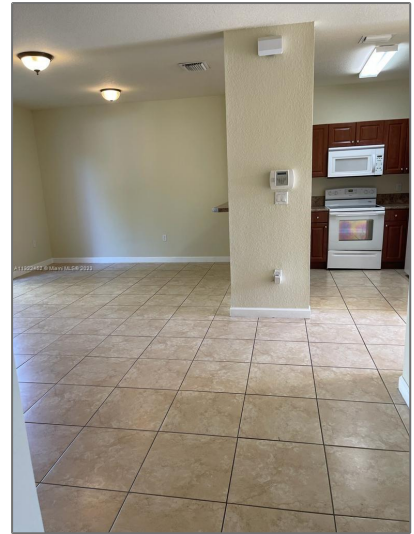

# Residential Lease For Rent

1,151 Sqft - 2885 SE 1st Dr # 1, Homestead,  
Florida 33033

## Basic [Details](#)

Property Type: **Residential Lease**

Listing Type: **For Rent**

Listing ID: **A11322452**

Price: **\$2,150**

Bedrooms: **3**

Bathrooms: **2**

Square Footage: **1,151 Sqft**