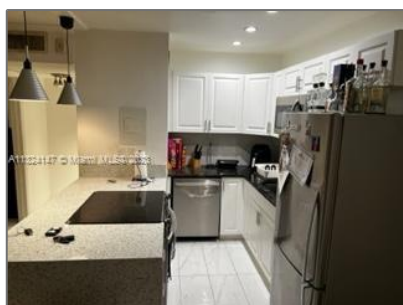

Residential Lease For Rent

707 Sqft - 13710 SW 90th Ave # 1, Miami, Florida 33176

Basic [Details](#)

Property Type: **Residential Lease**

Listing Type: **For Rent**

Listing ID: **A11324147**

Price: **\$1,800**