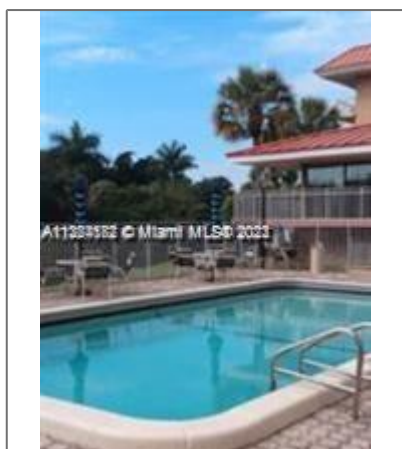

Residential Lease For Rent

656 Sqft - 405 S Pine Island Rd # 202D,
Plantation, Florida 33324

Basic [Details](#)

Property Type: **Residential Lease**

Listing Type: **For Rent**

Listing ID: **A11324182**

Price: **\$1,600**

City: **Plantation**

Zipcode: **33324**

Street: **405 S Pine Island
Rd # 202D**

Building Name: **NEWPORT CONDO**

Features

Pet Allowed: **Maximum 20 Lbs**

Furnished: **Unfurnished**

Floor Number: **0**