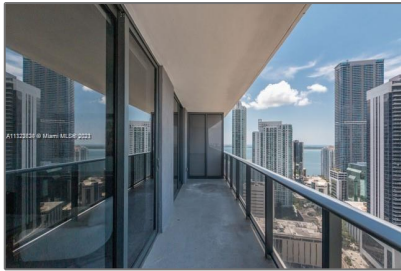

Residential Lease For Rent

852 Sqft - 45 SW 9th St # 3305, Miami, Florida
33130

Basic [Details](#)

Property Type: **Residential Lease**

Listing Type: **For Rent**

Listing ID: **A11323720**

Price: **\$4,000**

City: **Miami**

Zipcode: **33130**

Street: **45 SW 9th St #
3305**

Building Name: **BRICKELL
HEIGHTS EAST
CON**

Floor Number: **0**

Longitude: **W81° 48' 22.5"**

Features

✓ Cooling System: **Central Air**