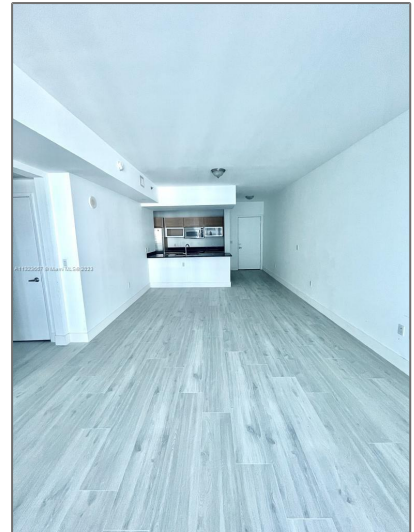

Residential Lease For Rent

774 Sqft - 951 Brickell Ave # 2900, Miami, Florida 33131

Basic [Details](#)

Property Type: **Residential Lease**

Listing Type: **For Rent**

Listing ID: **A11323667**

Price: **\$3,450**

City: **Miami**

Zipcode: **33131**

Street: **951 Brickell Ave # 2900**

Features

Swimming Pool: **Above Ground**

View: **Bay, Ocean**

Pet Allowed: **Maximum 20 Lbs**

Furnished: **Unfurnished**