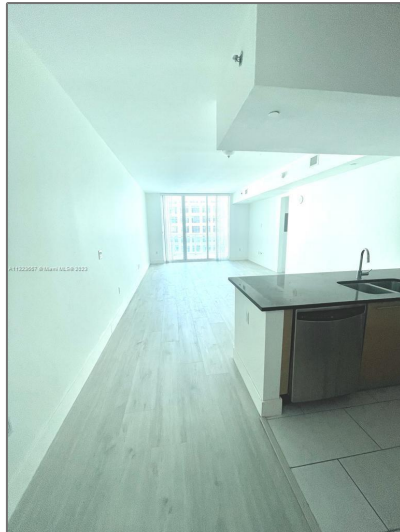

Residential Lease For Rent

774 Sqft - 951 Brickell Ave # 2900, Miami, Florida 33131

Basic [Details](#)

Property Type: **Residential Lease**

Listing Type: **For Rent**

Listing ID: **A11323667**

Price: **\$3,450**

City: **Miami**

Zipcode: **33131**

Street: **951 Brickell Ave # 2900**

Features

Swimming Pool: **Above Ground**

View: **Bay, Ocean**

Pet Allowed: **Maximum 20 Lbs**

Furnished: **Unfurnished**