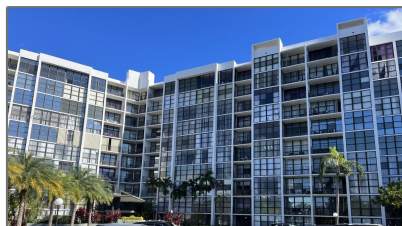

# Residential For Sale

915 Sqft - 1000 Parkview Dr # 1017, Hallandale Beach, Florida 33009

## Address Map

Country:	<b>US</b>
State:	<b>FL</b>
County:	<b>Broward County</b>
City:	<b>Hallandale Beach</b>
Zipcode:	<b>33009</b>
Street:	<b>1000 Parkview Dr # 1017</b>
Building Name:	<b>OCEANVIEW PARK</b>
Floor Number:	<b>0</b>