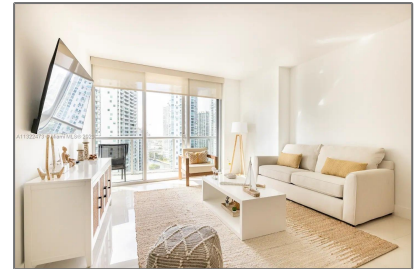

Residential Lease For Rent

842 Sqft - 485 Brickell Ave # 2507, Miami, Florida 33131

Basic [Details](#)

Property Type: **Residential Lease**

Listing Type: **For Rent**

Listing ID: **A11322473**

Price: **\$5,000**

City: **Miami**

Zipcode: **33131**

Street: **485 Brickell Ave #
2507**

Building Name: **ICON BRICKELL
CONDO NO 3**

Floor Number: **0**

Longitude: **W81° 48' 40.6"**

Features

Swimming Pool: **In Ground**