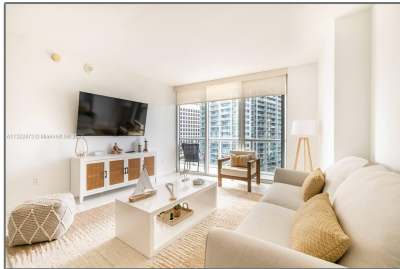

Residential Lease For Rent

842 Sqft - 485 Brickell Ave # 2507, Miami, Florida 33131

Basic [Details](#)

Property Type: **Residential Lease**

Listing Type: **For Rent**

Listing ID: **A11322473**

Price: **\$5,000**

City: **Miami**

Zipcode: **33131**

Street: **485 Brickell Ave #
2507**

Building Name: **ICON BRICKELL
CONDO NO 3**

Floor Number: **0**

Longitude: **W81° 48' 40.6"**

Features

Swimming Pool: **In Ground**