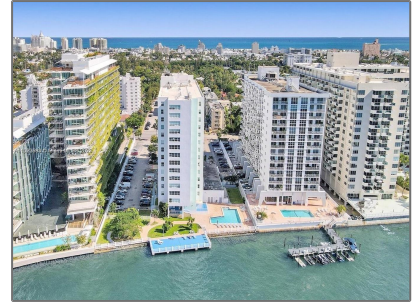

# Residential Lease For Rent

680 Sqft - 1250 West Ave # 1H, Miami Beach,  
Florida 33139

## Address [Map](#)

Country: **US**

State: **FL**

County: **Miami-Dade County**

City: **Miami Beach**

Zipcode: **33139**

Street: **1250 West Ave #  
1H**

Building Name: **BAY GARDEN  
MANOR CONDO**