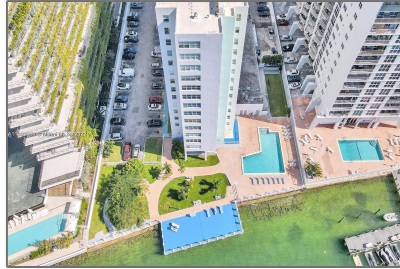

# Residential Lease For Rent

680 Sqft - 1250 West Ave # 1H, Miami Beach,  
Florida 33139

## Address [Map](#)

Country: **US**

State: **FL**

County: **Miami-Dade County**

City: **Miami Beach**

Zipcode: **33139**

Street: **1250 West Ave #  
1H**

Building Name: **BAY GARDEN  
MANOR CONDO**