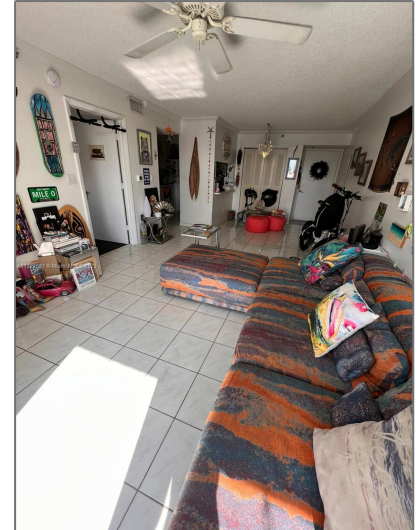

Residential Lease For Rent

610 Sqft - 80 S Shore Dr # 206, Miami Beach,
Florida 33141

Basic [Details](#)

Property Type: **Residential Lease**

Listing Type: **For Rent**

Listing ID: **A11323581**

Price: **\$1,900**