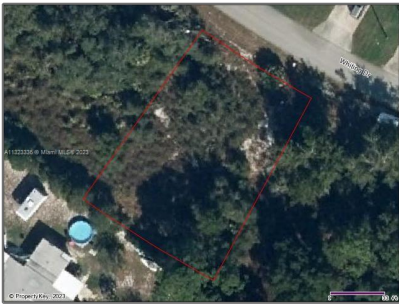

# Land/boat Docks For Sale

- 4609 Whiting Dr, Sebring, Florida 33870

## Basic [Details](#)

Property Type:	<b>Land/boat Docks</b>
Listing Type:	<b>For Sale</b>
Listing ID:	<b>A11323336</b>
Price:	<b>\$25,000</b>
Lot Area:	<b>10,710 Sqft</b>

## Address [Map](#)

Country:	<b>US</b>
State:	<b>FL</b>
County:	<b>Highlands County</b>
City:	<b>Sebring</b>
Zipcode:	<b>33870</b>
Street:	<b>4609 Whiting Dr</b>
Building Name:	<b>SEBRING RIDGE SEC F</b>
Floor Number:	<b>0</b>
Longitude:	<b>W82° 30' 45.8"</b>
Latitude:	<b>N27° 32' 13"</b>