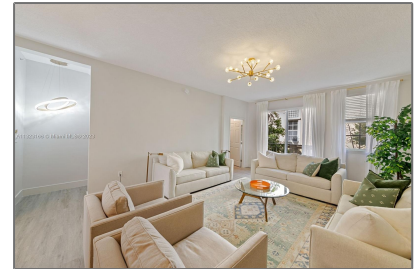

Residential Lease For Rent

1,580 Sqft - 2067 S Ocean Dr, Hallandale Beach,
Florida 33009

Basic [Details](#)

Property Type: **Residential Lease**

Listing Type: **For Rent**

Listing ID: **A11323168**

Price: **\$7,000**