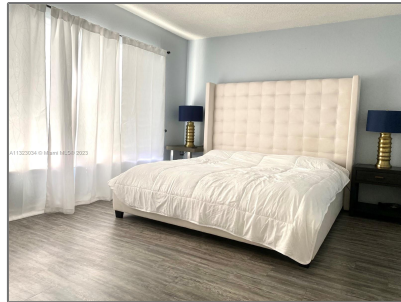

## Basic [Details](#)

Property Type: **Residential Lease**

Listing Type: **For Rent**

Listing ID: **A11323034**

Price: **\$2,250**

Bedrooms: **2**

Bathrooms: **2**

Square Footage: **1,064 Sqft**